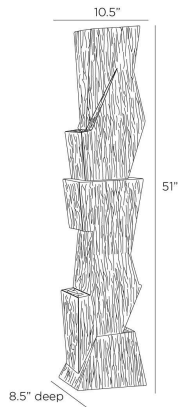

ARTERIO RS

DARNELL FLOOR SCULPTURE

ASC24
Matte White, Resin

A totem of matte white resin is a commanding accent piece for any corner of the room. Designed to draw the eye to its geometric form, a faux wood finish adds a dynamic accent to the texture on its vertical surface. Finish will vary.

APPEARANCE

Materials	Resin
Finishes	Matte White
Finish Will Vary	Yes
Top Coat/Sealant	Yes

DIMENSIONS

Overall	W: 10.5 in x D: 8.5 in x H: 51 in
Foot Print	W: 10.5 in x D: 8.5 in

SHIPPING

Product Weight	32.0 lbs
Gross Weight 1	36.5 lbs
Shipping Box 1	W: 16.0 in x D: 15.0 in x H: 55.0 in