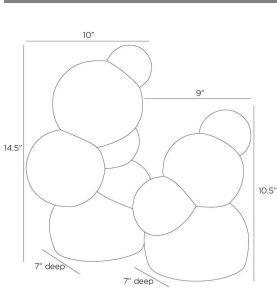

EASTLAKE SCULPTURES, SET OF 2

ASC22  
Ivory

Polished spheres of ivory glass stone composite stack to recall molecular structures or organic bubbles. Each sculpture is equally impactful when displayed alone or paired. Finish will vary.