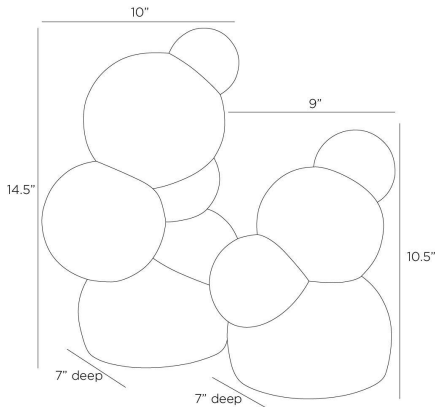

ARTERIORES

EASTLAKE SCULPTURES, SET OF 2

ASC22
Ivory, Glass Stone

Polished spheres of ivory glass stone composite stack to recall molecular structures or organic bubbles. Each sculpture is equally impactful when displayed alone or paired. Finish will vary.

APPEARANCE

Materials	Glass Stone
Finishes	Ivory
Finish Will Vary	Yes
Top Coat/Sealant	Yes

DIMENSIONS

Overall Large	W: 10 in x D: 7 in x H: 14.5 in
Overall Small	W: 9 in x D: 7 in x H: 10.5 in
Foot Print Large	W: 9 in x D: 6.5 in
Foot Print Small	W: 5.5 in x D: 6.5 in

SHIPPING

Product Weight	40.1 lbs
Gross Weight 1	15.4 lbs
Gross Weight 2	26.4 lbs
Shipping Box 1	W: 13.75 in x D: 10.7 in x H: 12.25 in
Shipping Box 2	W: 18.5 in x D: 11.0 in x H: 13.0 in

CONTRACT

Contract Suitability	Contract Suitable As Is
----------------------	-------------------------