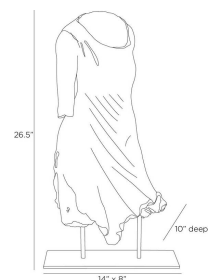

DECILIA SCULPTURE

ASC21
 Matte White Plaster
 H: 26.5 IN
 W: 14 IN
 D: 10 IN

Updating the artistry of the Renaissance for a modern age, Decilia's flowing resin form recalls a classical feminine bust. We gave this architectural figure a contemporary twist in matte white plaster. Suspended securely on a thin English bronze-plated post extending from a matching rectangular steel base. Finish will vary.