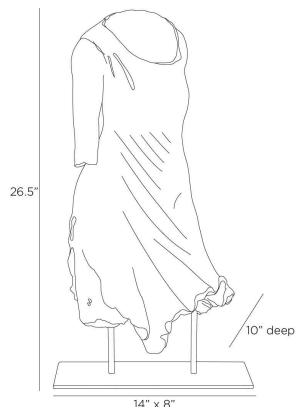

ARTERIOS

DECILIA SCULPTURE

ASC21
Matte White Plaster, Resin

Updating the artistry of the Renaissance for a modern age, Decilia's flowing resin form recalls a classical feminine bust. We gave this architectural figure a contemporary twist in matte white plaster. Suspended securely on a thin English bronze-plated post extending from a matching rectangular steel base. Finish will vary.

APPEARANCE

Materials	Resin, Steel
Finishes	Matte White Plaster, English Bronze
Finish Will Vary	Yes
Top Coat/Sealant	Yes

DIMENSIONS

Overall	W: 14 in x D: 10 in x H: 26.5 in
Foot Print	W: 14 in x D: 8 in

SHIPPING

Product Weight	8.0 lbs
Gross Weight 1	27.5 lbs
Shipping Box 1	W: 22.0 in x D: 14.0 in x H: 33.0 in

CONTRACT

Contract Suitability	Contract Suitable As Is
----------------------	-------------------------