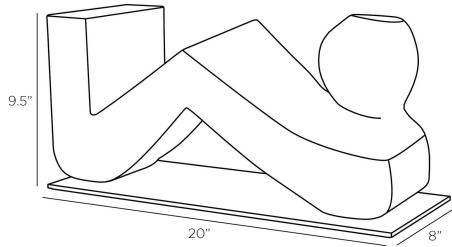

ARTERIOS

ZANE SCULPTURE

ASC19
Ivory, Ricestone

The flowing lines of a reclining figure are embodied in an abstract form of ivory ricestone composite. Reminiscent of modernist sculptures, it is mounted on a slim steel base finished in antique brass. Finish will vary.

APPEARANCE

Materials	Ricestone, Steel
Finishes	Ivory, Antique Brass
Finish Will Vary	Yes
Top Coat/Sealant	Yes

DIMENSIONS

Overall	W: 20 in x D: 8 in x H: 9.5 in
Foot Print	W: 20 in x D: 8 in

SHIPPING

Shipping Requirements	Truck Ship
Product Weight	52.2 lbs
Gross Weight 1	60.0 lbs
Shipping Box 1	W: 12 in x D: 14 in x H: 24.5 in