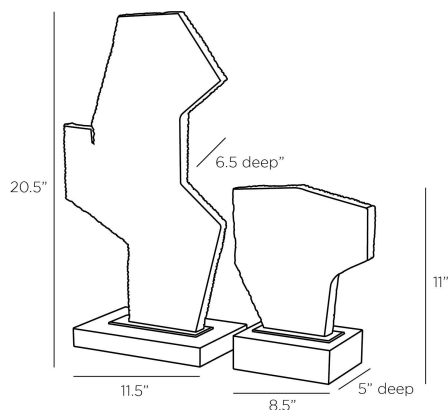

ARTERIO S

BIANCHI SCULPTURES, SET OF 2

ASC17
Sand, Faux Travertine

Textural formations recall structures from an ancient civilization. Crafted of faux travertine, this sculptural pair is anchored by antique brass finished supports on a clear crystal base. Finish will vary.

APPEARANCE

Materials	Faux Travertine, Crystal, Steel
Finishes	Sand, Antique Brass
Finish Will Vary	Yes
Top Coat/Sealant	No

DIMENSIONS

Overall Large	W: 11.5 in x D: 6.5 in x H: 20.5 in
Overall Small	W: 8.5 in x D: 5 in x H: 11 in
Foot Print Large	W: 9 in x D: 6.5 in
Foot Print Small	W: 6 in x D: 5 in

SHIPPING

Product Weight	24.3 lbs
Gross Weight 1	27.34 lbs
Shipping Box 1	W: 11.8 in x D: 16.3 in x H: 28.0 in

CONTRACT

Contract Suitability	Contract Suitable As Is
----------------------	-------------------------