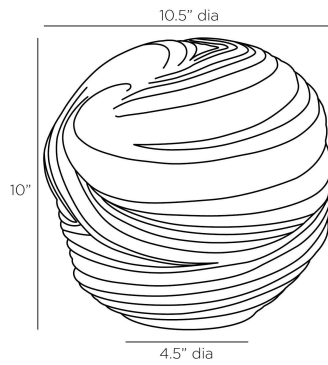

ARTERIO RS

ALEXA SCULPTURE

ASC15
Graphite, Ricestone

An orb of carved graphite ricestone composite is grooved and patterned to delight the eye. Textural and soothing, its swirled surface provides a sense of grounding to the eye. Finish will vary.

APPEARANCE

Materials	Ricestone
Finishes	Graphite
Finish Will Vary	Yes
Top Coat/Sealant	Yes

DIMENSIONS

Overall	Dia: 10.5 in x H: 10 in
Foot Print	Dia: 4.5 in

SHIPPING

Product Weight	43.0 lbs
Gross Weight 1	50.0 lbs
Shipping Box 1	W: 14 in x D: 14.5 in x H: 14.5 in