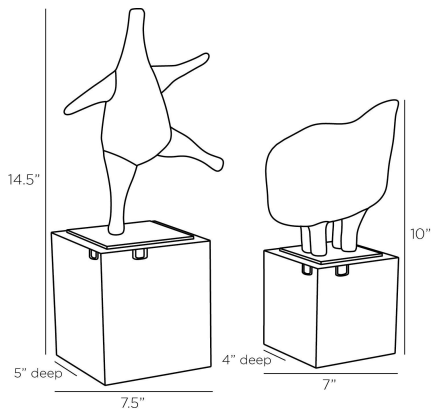

ARTERIO RS

BROVINA SCULPTURES, SET OF 2

ASC14
Black, Riverstone

Abstract animals frolic atop bases of antique brass steel mounted on clear crystal cubes. Skillfully carved of black riverstone, this modernist duo adds a touch of whimsy to any space. Finish will vary.

APPEARANCE

Materials	Riverstone, Crystal, Steel
Finishes	Black, Antique Brass
Finish Will Vary	Yes
Top Coat/Sealant	Yes

DIMENSIONS

Overall Large	W: 7.5 in x D: 5 in x H: 14.5 in
Overall Small	W: 7 in x D: 4 in x H: 10 in
Foot Print Large	W: 5 in x D: 5 in
Foot Print Small	W: 4 in x D: 4 in

SHIPPING

Product Weight	21.8 lbs
Gross Weight 1	24.03 lbs
Shipping Box 1	W: 8.8 in x D: 18.3 in x H: 14.5 in

CONTRACT

Contract Suitability	Contract Suitable As Is
----------------------	-------------------------