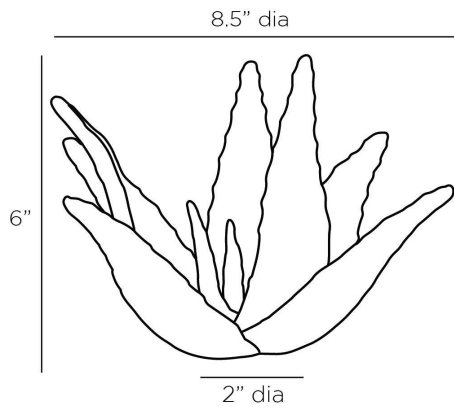

ARTERIO RS

ZALOE SCULPTURE

ASC12
Ivory, Ricestone

The natural textures of an aloe vera plant inform a chic sculpture of ivory ricestone composite. Inspired by the landscape design of Palm Springs, its elegant form is both organic and modernist. Finish will vary.

APPEARANCE

Materials	Ricestone
Finishes	Ivory
Finish Will Vary	Yes
Top Coat/Sealant	Yes

DIMENSIONS

Overall	Dia: 8.5 in x H: 6 in
Foot Print	Dia: 2.0 in

SHIPPING

Product Weight	1.6 lbs
Gross Weight 1	8.0 lbs
Shipping Box 1	W: 10.0 in x D: 13.0 in x H: 13.0 in