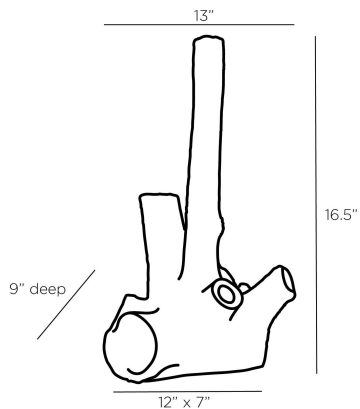

# ARTERIO RS

## URSULA SCULPTURE

ASC09  
Ivory, Ricestone

A modern interpretation of driftwood, the Ursula sculpture is at once earthy and elegant. Created in ivory ricestone composite, the branch-mimicking art sculpture offers a decorative nod to nature. Finish will vary.

### DIMENSIONS

Overall	W: 13 in x D: 9 in x H: 16.5 in
Foot Print	W: 12 in x D: 7 in

### SHIPPING

Product Weight	19.0 lbs
Gross Weight 1	22.04 lbs
Shipping Box 1	W: 21.13 in x D: 13.0 in x H: 18.13 in