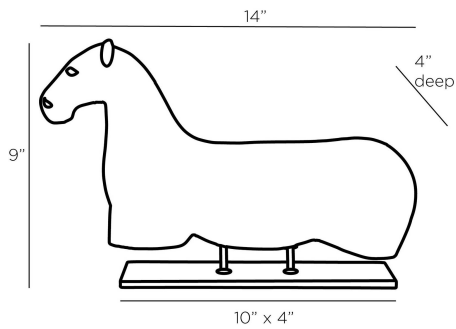

# ARTERIO RS

## VANDERLINDE SCULPTURE

ASC06  
Charcoal, Riverstone

The figurative Vanderlinde tabletop sculpture was inspired by sculptures of antiquity. The art object is recast in porous charcoal riverstone composite and rests on a bronzed steel base. Finish will vary.

### DIMENSIONS

Overall	W: 14 in x D: 4 in x H: 9 in
Foot Print	W: 10 in x D: 4 in

### SHIPPING

Product Weight	12.0 lbs
Gross Weight 1	13.45 lbs
Shipping Box 1	W: 17.13 in x D: 7.13 in x H: 12.25 in