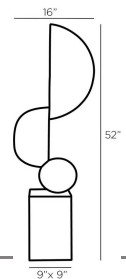

HIROSHI FLOOR SCULPTURE

ASC04
Ivory
H: 52 IN
W: 16 IN
D: 9 IN

This modern sculpture nods to the geometry found in cubist art. Showcasing a rich, contrasting mix of materials, the Hiroshi floor sculpture balances antique brass and ivory ricestone composite half-moon shapes against a black marble sphere and a ricestone composite pedestal base. This dynamic statue renders a true contemporary art conversation piece. Finishes will vary.