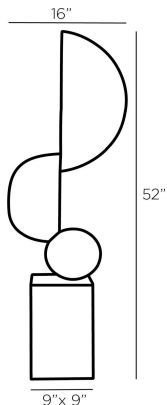

## HIROSHI FLOOR SCULPTURE

ASC04  
Ivory, Ricestone

This modern sculpture nods to the geometry found in cubist art. Showcasing a rich, contrasting mix of materials, the Hiroshi floor sculpture balances antique brass and ivory ricestone composite half-moon shapes against a black marble sphere and a ricestone composite pedestal base. This dynamic statue renders a true contemporary art conversation piece. Finishes will vary.

### DIMENSIONS

Overall	W: 16 in x D: 9 in x H: 52 in
Foot Print	W: 9 in x D: 9 in