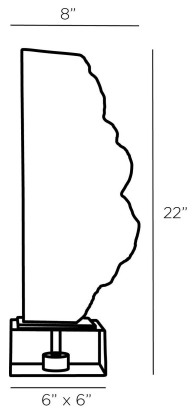

ARTERIO RS

TAOS SCULPTURE

ASC03
White, Alabaster

Drawing inspiration from 20th century modernism, the Taos sculpture is chiseled from white alabaster to reveal a craggy, raw edge on one side and a smooth, vertical plane on the other. A antique brass steel plate tops the translucent crystal base. Finish will vary.

APPEARANCE

Materials	Alabaster, Crystal, Steel
Finishes	White, Clear, Antique Brass
Finish Will Vary	Yes
Top Coat/Sealant	No

DIMENSIONS

Overall	W: 8 in x D: 6 in x H: 22 in
Foot Print	W: 6 in x D: 6 in

SHIPPING

Product Weight	25.0 lbs
Gross Weight 1	27.3 lbs
Shipping Box 1	W: 26.63 in x D: 10.0 in x H: 12.0 in

CONTRACT

Contract Suitability	Contract Suitable As Is
----------------------	-------------------------