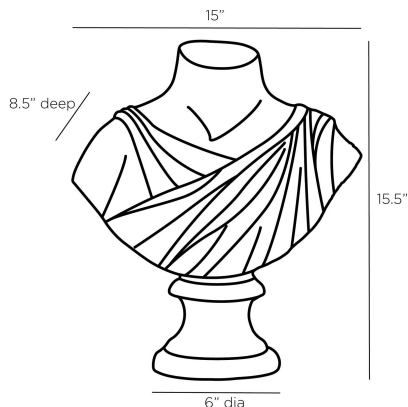

ARTERIO RS

VIRTUE SCULPTURE

ASC01
Ivory, Ricestone

A nod to the classical Roman bust form, the Virtue sculpture is created in ivory ricestone composite and features a skillfully molded swath of fabric that mimics a toga. Antiquity reimagined, this art object elevates modern and traditional interiors alike. Finish will vary.

APPEARANCE

Materials	Ricestone
Finishes	Ivory
Finish Will Vary	Yes
Top Coat/Sealant	No

DIMENSIONS

Overall	W: 15 in x D: 8.5 in x H: 15.5 in
Foot Print	Dia: 6.0 in

SHIPPING

Product Weight	37.0 lbs
Gross Weight 1	39.24 lbs
Shipping Box 1	W: 19.13 in x D: 11.38 in x H: 17.38 in