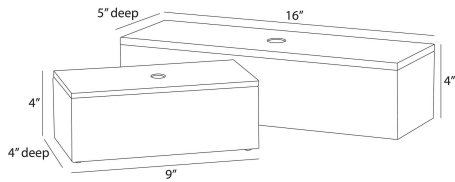

ARTERIOS

KAYCE BOXES, SET OF 2

ARS07
Black & White, Resin

Inspired by classic nesting boxes, this pair of containers deliver a marble-like effect. This stylish set plays with the contrast of black and white swirled resin, and each will have its own distinct pattern. A small round opening in each lid allows for easy lifting. Finish will vary.

APPEARANCE

Materials	Resin, Resin
Finishes	Black & White, White & Black
Finish Will Vary	Yes
Top Coat/Sealant	No

DIMENSIONS

Overall Large	W: 16 in x D: 5 in x H: 4 in
Overall Small	W: 9 in x D: 5 in x H: 4 in

SHIPPING

Product Weight	5.0 lbs
Gross Weight 1	10.0 lbs
Shipping Box 1	W: 9.4 in x D: 18.0 in x H: 7.0 in

CONTRACT

Contract Suitability	Contract Suitable As Is