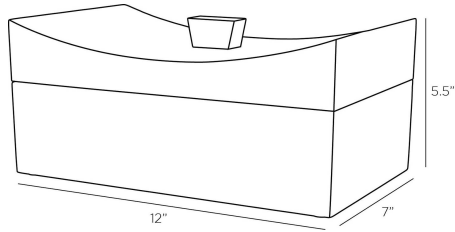

ARTERIOS

YARIN BOX

ARS05
Black & Ivory, Eggshell Lacquer

Adorned in black and ivory eggshell lacquer with a black lacquered handle, the speckled effect of this elegant box intrigues the eye. Inspired by an ancient Chinese empire pillow, the curved lid opens to reveal a black wood interior. Finish will vary.

APPEARANCE

Materials	Eggshell Lacquer, Wood
Finishes	Black & Ivory, Black
Finish Will Vary	Yes
Top Coat/Sealant	No

DIMENSIONS

Overall	W: 12 in x D: 7 in x H: 5.5 in
Foot Print	W: 11.5 in x D: 7 in
Handle	W: 2 in x D: 1 in x H: 1 in

SHIPPING

Product Weight	6.0 lbs
Gross Weight 1	13.0 lbs
Shipping Box 1	W: 5.5 in x D: 7.48 in x H: 12.6 in

CONTRACT

Contract Suitability	Contract Suitable As Is
----------------------	-------------------------