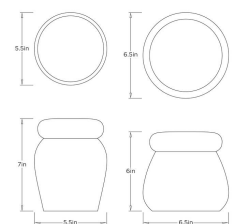

NOELLE CONTAINERS, SET OF 2

ARI27
Toronto

The curved silhouettes of ancient pottery inspired this stylish pair of mango wood containers. Finished in an ebony hue, each has a rounded top of Toronto marble that contrasts with the wire-brushed wood. Display in multiples for extra impact. Finish will vary.