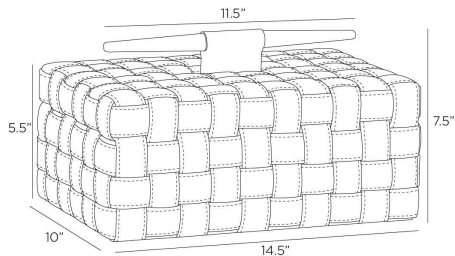

ARTERIOS

HUMPHREY BOX

ARI18
Black, Leather

Our Humphrey box is wrapped in a basketweave pattern of topstitched black leather. Accented with a spear-shaped handle of bronze-plated iron and smoke finished beechwood, it lends a masculine accent to a desk or tabletop. Finish will vary.

APPEARANCE

Materials	Leather, Wood, Iron
Finishes	Black, Smoke, Bronze
Finish Will Vary	Yes
Top Coat/Sealant	Yes

DIMENSIONS

Overall	W: 14.5 in x D: 10 in x H: 7.5 in
Foot Print	W: 14.5 in x D: 10 in
Handle	W: 11.5 in x D: 1 in x H: 2 in

SHIPPING

Product Weight	5.7 lbs
Gross Weight 1	9.5 lbs
Shipping Box 1	W: 14.5 in x D: 13.5 in x H: 9.5 in

CONTRACT

Contract Suitability	Contract Suitable As Is
----------------------	-------------------------