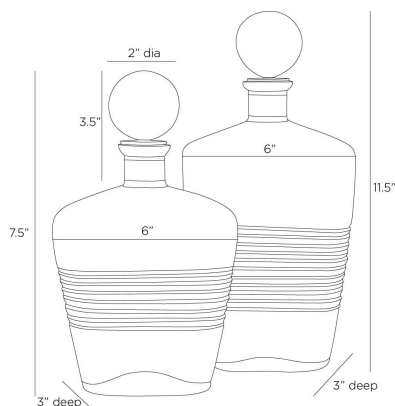

ARTERIOS

EAVES DECANTERS, SET OF 2

ARI14
Clear, Glass

Reminiscent of classic Mid-Century barware, our Eaves decanters are crafted of clear leaded glass adorned with etched accents. Bengal marble stoppers accent the narrow necks. Finish will vary.

APPEARANCE

| | |
|------------------|---------------|
| Materials | Glass, Marble |
| Finishes | Clear, Bengal |
| Finish Will Vary | Yes |
| Top Coat/Sealant | Yes |

DIMENSIONS

| | |
|------------------|---|
| Overall Large | W: 6 in x D: 3 in x H: 11.5 in |
| Overall Small | W: 6 in x D: 3 in x H: 9.5 in |
| Opening Large | W: 1 in x D: 1 in x Dia: 1.0 in |
| Opening Small | W: 1 in x D: 1 in x Dia: 1.0 in |
| Stopper Large | W: 2 in x D: 2 in x Dia: 2.0 in x H: 3.5 in |
| Stopper Small | W: 2 in x D: 2 in x Dia: 2.0 in x H: 3.5 in |
| Foot Print Large | W: 4 in x D: 2.5 in |
| Foot Print Small | W: 4 in x D: 2.5 in |

SHIPPING

| | |
|----------------|---------------------------------------|
| Product Weight | 3.5 lbs |
| Gross Weight 1 | 19.0 lbs |
| Shipping Box 1 | W: 11.5 in x D: 9.63 in x H: 13.75 in |

ADDITIONAL INFO