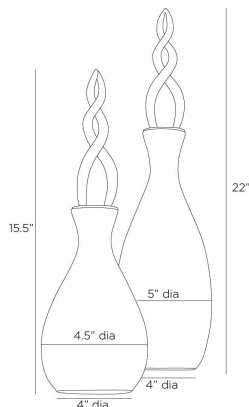

ARTERIOS

ELIXIR DECANTERS, SET OF 2

ARI12
Smoke, Glass

A pair of smoke-luster glass decanters is a dynamic addition to any tabletop tableau. Jewelry-inspired vintage brass stoppers twist and spiral upwards, mimicking a calming plume of smoke from burning incense.

APPEARANCE

Materials	Glass, Brass
Finishes	Smoke, Vintage Brass
Finish Will Vary	No
Top Coat/Sealant	Yes

DIMENSIONS

Overall Large	W: 5 in x D: 5 in x Dia: 5.0 in x H: 22 in
Overall Small	W: 4.5 in x D: 4.5 in x Dia: 4.5 in x H: 15.5 in
Opening Large	W: 1.5 in x D: 1.5 in x Dia: 1.5 in
Opening Small	W: 1.5 in x D: 1.5 in x Dia: 1.5 in
Stopper Large	W: 2.5 in x D: 2.5 in x Dia: 2.5 in x H: 12 in
Stopper Small	W: 2.5 in x D: 2.5 in x Dia: 2.5 in x H: 8.5 in
Foot Print Large	W: 4 in x D: 4 in x Dia: 4.0 in
Foot Print Small	W: 4 in x D: 4 in x Dia: 4.0 in

SHIPPING

Product Weight	2.2 lbs
Gross Weight 1	15.5 lbs
Shipping Box 1	W: 15.5 in x D: 13.38 in x H: 14.63 in

CONTRACT

Contract Suitability	Contract Suitable As Is
----------------------	-------------------------