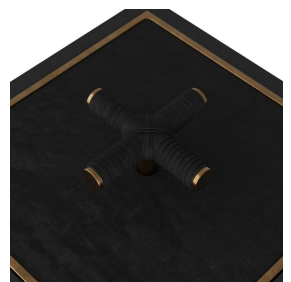

XANDER BOX

ARI08
Black
H: 7 IN
W: 12 IN
D: 12 IN

A stylish storage element for any room. The Xander is made of ebony stained wood with an inset bezel of antique brass. Topped with a beautiful black leather-wrapped brass criss-cross handle for easy opening. Finish will vary.