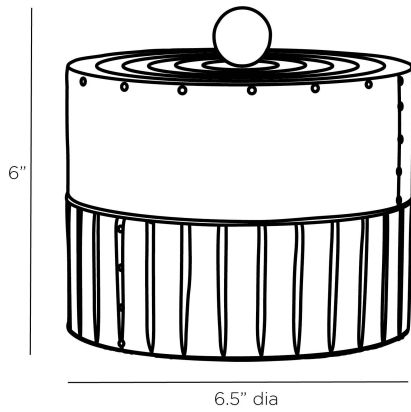

ARTERIOS

TRUITT BOX

ARI04
Antique Brass, Brass

Inspired by ancient Mayan artifacts, the Trutt antique brass-clad box is adorned with a contrasting forest marble knob. The gilt catchall is striking as a stand-alone object or when styled with other accessories. Marble and cladding will vary.

APPEARANCE

Materials	Brass, Marble
Finishes	Antique Brass, Forest
Finish Will Vary	Yes
Top Coat/Sealant	No

DIMENSIONS

Overall	Dia: 6.5 in x H: 6 in
Foot Print	Dia: 6.5 in
Opening	Dia: 5.0 in

SHIPPING

Product Weight	2.0 lbs
Gross Weight 1	3.53 lbs
Shipping Box 1	W: 8.0 in x D: 11.0 in x H: 11.0 in