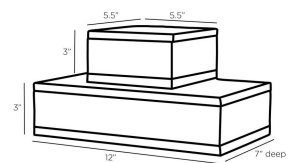

TURNEY BOXES, SET OF 2

ARI03  
Dark Walnut

Equal parts style and function, the decorative Turney boxes make handsome storage accessories. With an unmistakable Mid-Century sensibility, the boxes are crafted in walnut-stained mango wood with a stippled, antique brass-clad plate ornamenting the top of each catchall. Finish will vary.