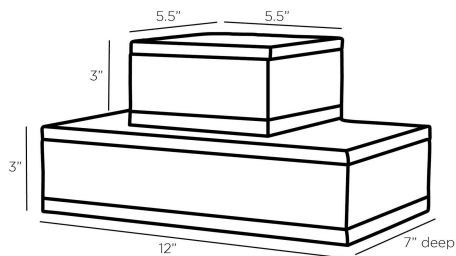

ARTERIOS

TURNEY BOXES, SET OF 2

ARI03
Dark Walnut, Wood

Equal parts style and function, the decorative Turney boxes make handsome storage accessories. With an unmistakable Mid-Century sensibility, the boxes are crafted in walnut-stained mango wood with a stippled, antique brass-clad plate ornamenting the top of each catchall. Finish will vary.

APPEARANCE

Materials	Wood, Brass
Finishes	Dark Walnut, Antique Brass
Finish Will Vary	Yes
Top Coat/Sealant	No

DIMENSIONS

Overall Large	W: 12 in x D: 7 in x H: 3 in
Overall Small	W: 5.5 in x D: 5.5 in x H: 3 in
Foot Print Large	W: 11 in x D: 6.5 in
Foot Print Small	W: 5 in x D: 5 in

SHIPPING

Product Weight	4.0 lbs
Gross Weight 1	4.85 lbs
Shipping Box 1	W: 10.0 in x D: 10.0 in x H: 15.0 in

CONTRACT

Contract Suitability	Contract Suitable As Is
----------------------	-------------------------