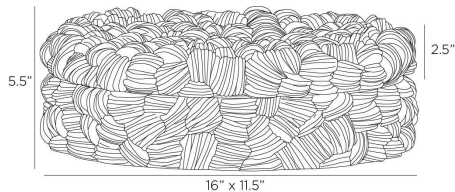

ARTERIOS

HAMPTON BOX

ARE01
Ice Reactive, Porcelain

Like sugar icing piped on an elaborate cake, the finish of our sculptural Hampton delivers an eccentric take on the layering trend. Sculptural in shape, this porcelain style is finely crafted by hand scraping each disc allowing the ice reactive glaze to purposefully accent every twist and groove.

APPEARANCE

Materials	Porcelain
Finishes	Ice Reactive
Finish Will Vary	Yes
Top Coat/Sealant	No

DIMENSIONS

Overall	W: 16 in x D: 11.5 in x H: 5.5 in
Foot Print	W: 16 in x D: 11.5 in
Lid	H: 2.5 in

SHIPPING

Product Weight	7.5 lbs
Gross Weight 1	15.0 lbs
Shipping Box 1	W: 17.0 in x D: 14.0 in x H: 8.0 in