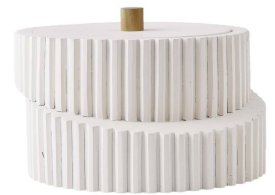

WHITTAKER SHORT CONTAINER

ARC01
Ivory
H: 7 IN
W: 11.5 IN
D: 10 IN

The Whittaker's grooved design, created in stacked, offset discs, offers an industrial nod reminiscent of machine gears. The contemporary cache features a contrasting, notched round knob in an antique brass finish. Carved in ivory resin, the accent is as versatile as it is style packed.