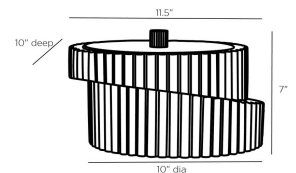

WHITTAKER SHORT CONTAINER

ARC01
Ivory
H: 7 IN
W: 11.5 IN
D: 10 IN

The Whittaker's grooved design, created in stacked, offset discs, offers an industrial nod reminiscent of machine gears. The contemporary cache features a contrasting, notched round knob in an antique brass finish. Carved in ivory resin, the accent is as versatile as it is style packed.