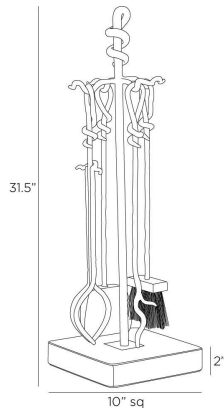

ARTERIOS

DENISON FIREPLACE TOOLSET

AFI07
Blackened Iron, Iron

Inspired by medieval ironwork, a blackened, hammered iron toolset offers a playful—and literal—twist on a timeless hearth essential. The angular handles of the poker, shovel, and tongs entwine together in a form reminiscent of the twisted roots of a tree. A matching iron base complements the set. Finish will vary.

APPEARANCE

Materials	Iron
Finishes	Blackened Iron
Finish Will Vary	Yes
Top Coat/Sealant	Yes

DIMENSIONS

Overall	W: 10 in x D: 10 in x H: 31.5 in
Foot Print	W: 10 in x D: 10 in

SHIPPING

Product Weight	33.8 lbs
Gross Weight 1	46.0 lbs
Shipping Box 1	W: 11.0 in x D: 20.0 in x H: 34.0 in