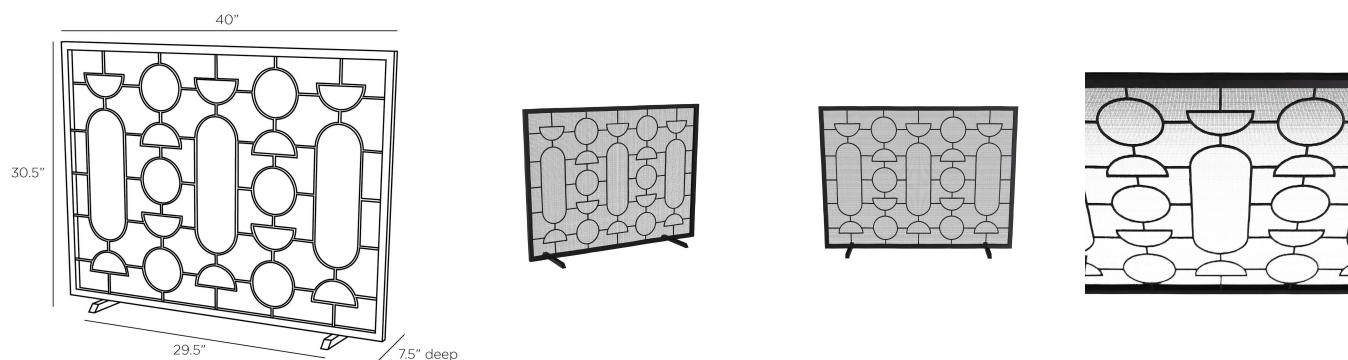

ARTERIO RS

ADAMO FIRESCREEN

AFI04
Natural Iron, Iron

A sophisticated way to block stray embers, Adamo was forged of natural iron with an inset screen of woven mesh. Fine geometric linework accents its structure, encompassing pleasing ovals, circles, and oblong shapes.

APPEARANCE

Materials	Iron
Finishes	Natural Iron
Finish Will Vary	No
Top Coat/Sealant	Yes

DIMENSIONS

Overall	W: 40 in x D: 7.5 in x H: 30.5 in
Foot Print	W: 29.5 in x D: 7.5 in

SHIPPING

Product Weight	26.0 lbs
Gross Weight 1	34.17 lbs
Shipping Box 1	W: 14.5 in x D: 7.5 in x H: 16.5 in

CONTRACT

Contract Suitability	Contract Suitable As Is