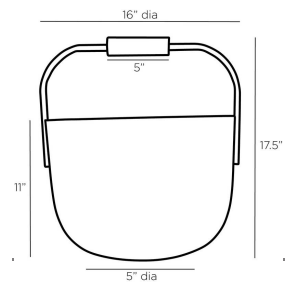

VERMEER FIREWOOD BASKET

AFI02
Blackened Aluminum
H: 17.5 IN
Dia: 16.0 IN

A fireplace accessory with serious presence, the Vermeer firewood basket is formed from blackened cast aluminum and features a wood handle of mango wood finished in smoke. The oversized vessel offers a stylish way to bundle logs, kindling or other home furnishings. Finish will vary.