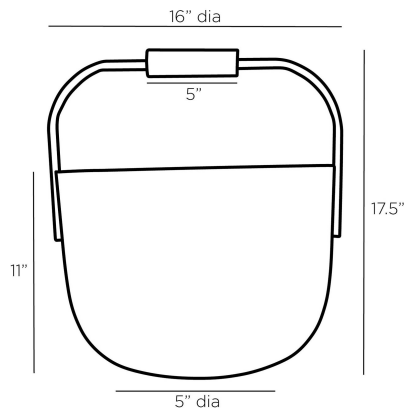

ARTERIOS

VERMEER FIREWOOD BASKET

AFI02
Blackened, Aluminum

A fireplace accessory with serious presence, the Vermeer firewood basket is formed from blackened cast aluminum and features a wood handle of mango wood finished in smoke. The oversized vessel offers a stylish way to bundle logs, kindling or other home furnishings. Finish will vary.

APPEARANCE

Materials	Aluminum, Wood
Finishes	Blackened, Smoke
Finish Will Vary	Yes
Top Coat/Sealant	No

DIMENSIONS

Overall	Dia: 16.0 in x H: 17.5 in
Foot Print	Dia: 5.0 in
Handle	W: 5 in x D: 2 in x H: 2 in
Opening	Dia: 16.0 in

SHIPPING

Product Weight	14.0 lbs
Gross Weight 1	20.28 lbs
Shipping Box 1	W: 22.5 in x D: 18.5 in x H: 18.5 in

ADDITIONAL INFO

Features	Sustainable
----------	-------------

CONTRACT

Contract Suitability	Contract Suitable As Is
----------------------	-------------------------