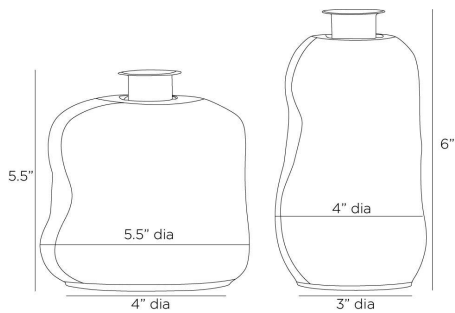

ARTERIOS

HUGHES CANDLEHOLDERS, SET OF 2

ACI07
Smoke Luster, Glass

A pair of free-form candleholders deliver a lustrous oil slick effect when hit by the light. Finished in a smoke luster shade, each hammered glass style is topped with an antique brass holder to securely hold a taper candle. Finish will vary.

APPEARANCE

Materials	Glass, Brass
Finishes	Smoke Luster, Antique Brass
Finish Will Vary	Yes
Top Coat/Sealant	Yes

DIMENSIONS

Overall Large	Dia: 4.0 in x H: 6 in
Overall Small	Dia: 5.5 in x H: 5.5 in
Opening	Dia: 1.0 in
Foot Print Large	Dia: 4.0 in
Foot Print Small	Dia: 3.0 in

SHIPPING

Product Weight	3.1 lbs
Gross Weight 1	5.75 lbs
Shipping Box 1	W: 14.5 in x D: 8.5 in x H: 11.5 in

CONTRACT

Contract Suitability	Contract Suitable As Is