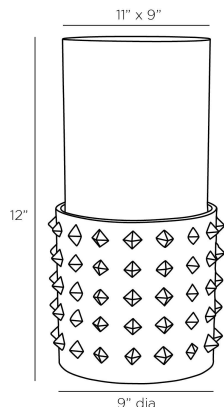

ARTERIO RS

ARES HURRICANE

ACI03
Antique Brass, Aluminum

Reminiscent of ancient armor, this hurricane is a marriage of materials and aesthetics. A bold and textural cast aluminum brass finished base sets off a clear container of glass designed to hold a pillar candle.

APPEARANCE

Materials	Aluminum, Glass
Finishes	Antique Brass
Finish Will Vary	No
Top Coat/Sealant	Yes

DIMENSIONS

Overall	Dia: 9.0 in x H: 12 in
Foot Print	Dia: 9.0 in
Opening	Dia: 8.0 in

SHIPPING

Product Weight	14.6 lbs
Gross Weight 1	21.38 lbs
Shipping Box 1	W: 12.0 in x D: 12.0 in x H: 32.5 in

ADDITIONAL INFO

Features	Sustainable

CONTRACT

Contract Suitability	Contract Suitable As Is