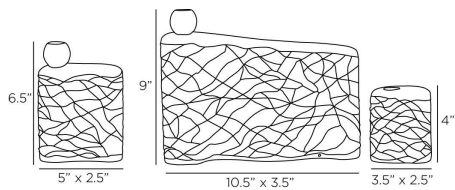

ARTERIOS

HESNER CANDLEHOLDERS, SET OF 3

ACE01
Matte Eggshell, Porcelain

Our candleholders were designed to be nested or pulled apart to create a unique vignette. Crafted of porcelain with a matte eggshell glaze, each has a texture inspired by embroidered fabric. Walnut wood accents add an organic feel. Finish will vary.

APPEARANCE

Materials	Porcelain, Wood
Finishes	Matte Eggshell, Walnut
Finish Will Vary	Yes
Top Coat/Sealant	No

DIMENSIONS

Overall Large	W: 10 in x D: 3.5 in x H: 9 in
Overall Medium	W: 5 in x D: 2.5 in x H: 6.5 in
Overall Small	W: 3.5 in x D: 2.5 in x H: 4 in
Foot Print Large	W: 10 in x D: 3.5 in
Foot Print Medium	W: 4.5 in x D: 2.5 in
Foot Print Small	W: 3.25 in x D: 2 in

SHIPPING

Product Weight	3.6 lbs
Gross Weight 1	10.0 lbs
Shipping Box 1	W: 12.5 in x D: 11.0 in x H: 14.1 in

CONTRACT

Contract Suitability	Contract Suitable As Is
----------------------	-------------------------