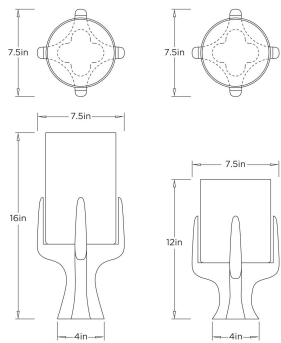

ARTERIOS

MARIA HURRICANES, SET OF 2

ACC04 MARIA HURRICANES

ARTERIOS

ACC04

Ivory, Riverstone

A pair of ivory ricestone composite candle holders are modernist accents for the tabletop. Reminiscent of the organic shapes of plants or tree vines, they offer sculptural support for dual cylinders of clear glass. Suitable for both candles and flowers, they can be displayed together or separately. Finish will vary.

APPEARANCE

Materials	Riverstone
Finishes	Ivory, Clear
Finish Will Vary	Yes
Top Coat/Sealant	No

DIMENSIONS

Overall Large	Dia: 7.5 in x H: 16 in
Overall Small	Dia: 7.5 in x H: 12 in
Foot Print Large	Dia: 4.0 in
Foot Print Small	Dia: 4.0 in

SHIPPING

Product Weight	12.25 lbs
Gross Weight 1	14.33 lbs
Shipping Box 1	W: 10.0 in x D: 17.25 in x H: 22.0 in

CONTRACT

Contract Suitability	Contract Suitable As Is
----------------------	-------------------------