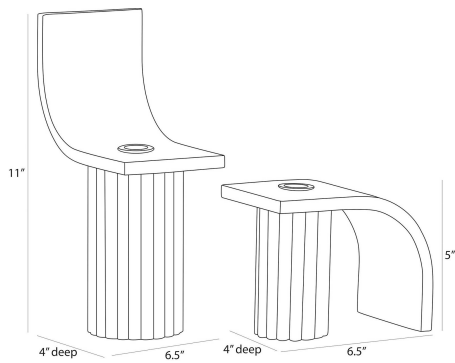

ARTERIOS

IVANNA CANDLEHOLDERS, SET OF 2

ACC03
Ivory, Ricestone

This staggered set, a modern twist on classical iconography, was informed by Greek columns and arches. Crafted of ivory ricestone composite, the pair securely holds a taper candle. Antique brass steel accents swoop in opposite directions, adding a dynamic look when displayed. Finish will vary.

APPEARANCE

Materials	Ricestone, Steel
Finishes	Ivory, Antique Brass
Finish Will Vary	Yes
Top Coat/Sealant	No

DIMENSIONS

Overall Large	W: 6.5 in x D: 4 in x H: 11 in
Overall Small	W: 6.5 in x D: 4 in x H: 5 in
Foot Print Large	Dia: 3.5 in
Foot Print Small	W: 6 in x D: 2.5 in

SHIPPING

Product Weight	7.7 lbs
Gross Weight 1	11.02 lbs
Shipping Box 1	W: 15.0 in x D: 10.0 in x H: 20.0 in

CONTRACT

Contract Suitability	Contract Suitable As Is
----------------------	-------------------------