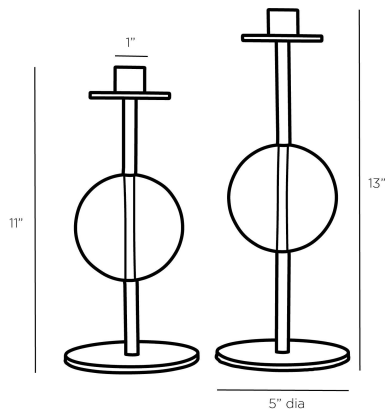

ARTERIO RS

TERRELL CANDLEHOLDERS, SET OF 2

ACC02
Champagne, Crystal

Moody and modern, this pair of candleholders feature discs of champagne crystal suspended amid bronze-finished steel stems and round bases. Top any surface with the mixed-media taper-holders for a soft layer of illumination.

APPEARANCE

Materials	Crystal, Steel
Finishes	Champagne, Bronze
Finish Will Vary	No
Top Coat/Sealant	No

DIMENSIONS

Overall Large	Dia: 5.0 in x H: 13 in
Overall Small	Dia: 5.0 in x H: 11 in
Opening	Dia: 1.0 in
Foot Print Large	Dia: 5.0 in
Foot Print Small	Dia: 5.0 in

SHIPPING

Product Weight	6.0 lbs
Gross Weight 1	6.83 lbs
Shipping Box 1	W: 15.75 in x D: 7.5 in x H: 11.0 in

CONTRACT

Contract Suitability	Contract Suitable As Is
----------------------	-------------------------