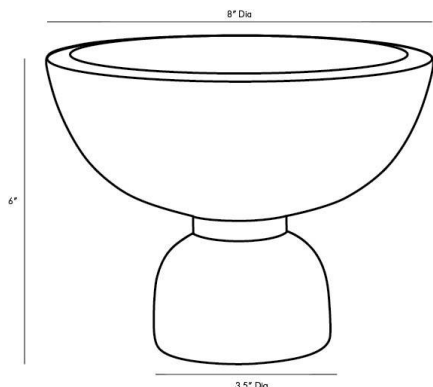

ARTERIOS

TATE CENTERPIECE

9631
White, Marble

Mixed materials get a lesson in simple geometrics with this concave-shaped container. Smooth white marble creates a bowl-shaped form that is showcased on a white marble platform and accented by a thin antique brass belt. Elevates a space instantly, whether in use as a snack bowl or a catchall container. Food safe. Marble may vary.

APPEARANCE

Materials	Marble, Steel, Marble
Finishes	White, Antique Brass, White
Finish Will Vary	Yes
Top Coat/Sealant	Yes

DIMENSIONS

Overall	W: 8 in x D: 8 in x H: 6 in
Foot Print	Dia: 3.5 in

SHIPPING

Product Weight	6.5 lbs
Gross Weight 1	9.3 lbs
Shipping Box 1	W: 12.0 in x D: 12.0 in x H: 13.0 in