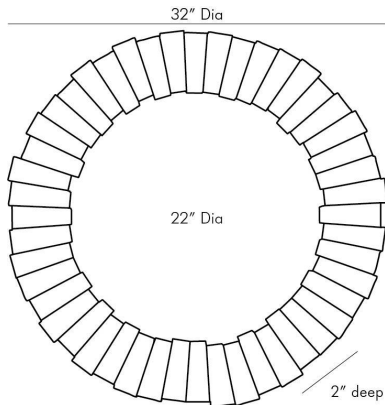

ARTERIOS

VON-WEBBER MIRROR

9630

White, Alabaster

Let the austere grandeur of this alabaster mirror effortlessly elevate a space. White alabaster and antique brass keystone frame a round plain mirror, delivering the right amount of drama to its luxe style. The textural yet polished frame delivers maximum luster when hung over a vanity or console. Hung with a security cleat attachment. Alabaster may vary.

APPEARANCE

Materials	Alabaster, Steel, Mirror
Finishes	White, Antique Brass, Plain
Finish Will Vary	Yes
Top Coat/Sealant	Yes

DIMENSIONS

Overall	D: 2 in x Dia: 32.0 in
Actual Mirror	Dia: 22.0 in

SHIPPING

Shipping Requirements	Special Handling Required
Product Weight	50.0 lbs
Gross Weight 1	58.5 lbs
Shipping Box 1	W: 38.0 in x D: 38.0 in x H: 7.0 in