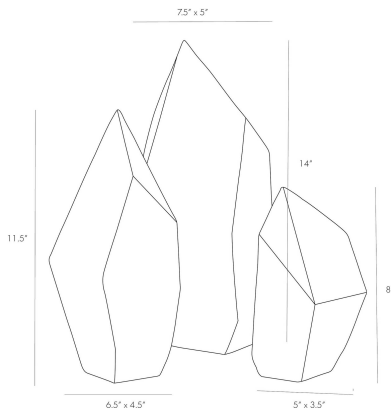

ARTERIO RS

NERINE SCULPTURES, SET OF 3

9549
Ivory, Glass Stone

Like geometric pillars, these sculptures add a bit of modern sophistication to a table, desk or shelf. The ivory finish makes them almost identical to marble, with even, prism surfaces and clean lines with modern class. They provide form or function, whether as bookends and paperweights or simply as decorative accents to elevate a look.

APPEARANCE

Materials	Glass Stone
Finishes	Ivory
Finish Will Vary	Yes
Top Coat/Sealant	Yes

DIMENSIONS

Overall Large	W: 7.5 in x D: 5 in x H: 14 in
Overall Medium	W: 6.5 in x D: 4.5 in x H: 11.5 in
Overall Small	W: 5 in x D: 3.5 in x H: 8 in

SHIPPING

Product Weight	27.0 lbs
Gross Weight 1	28.75 lbs
Shipping Box 1	W: 13.0 in x D: 15.0 in x H: 22.0 in

CONTRACT

Contract Suitability	Contract Suitable As Is
----------------------	-------------------------