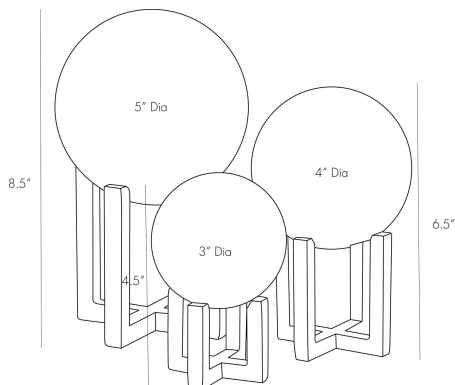

ARTERIO RS

MACARTHUR SCULPTURES, SET OF 3

9548
Clear, Crystal

Almost like the three Graces of Greek mythology, these crystal muses exemplify grace, charm and beauty. Aglaia, Thalia and Euphrosyne personified their own qualities, just as each of these pieces feature their own qualities in Clear, seeded and crackled textures. They are polished to a pristine orb and rest atop individual pedestals finished in antique brass.

APPEARANCE

Materials	Crystal, Crystal, Crystal, Steel, Steel
Finishes	Clear, Clear, Clear, Pale Brass, Pale Brass
Finish Will Vary	Yes
Top Coat/Sealant	Yes

DIMENSIONS

Overall Large	Dia: 5.0 in x H: 8.5 in
Overall Medium	Dia: 4.0 in x H: 6.5 in
Overall Small	Dia: 3.0 in x H: 4.5 in

SHIPPING

Product Weight	11.0 lbs
Gross Weight 1	12.0 lbs
Shipping Box 1	W: 10.0 in x D: 14.0 in x H: 14.0 in

CONTRACT

Contract Suitability	Contract Suitable As Is