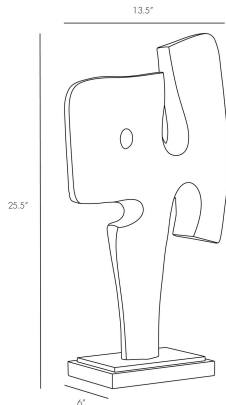

# ARTERIO RS

## MAEVE SCULPTURE

9544  
Ivory, Glass Stone

Interpretation, like beauty, is in the eye of the beholder. And no matter what your eye sees in this refined modernist sculpture, it's undeniably magnificent. The ivory-toned form is dual-sided to face either left or right and stands over two feet tall on an antique brass finish metal base. Pair it with its modernist partner, the Martin Sculpture (9545) to create a tabletop gallery.

### DIMENSIONS

Overall	W: 13.5 in x D: 6 in x H: 25.5 in
Foot Print	W: 9 in x D: 6 in

### SHIPPING

Product Weight	18.7 lbs
Gross Weight 1	23.5 lbs
Shipping Box 1	W: 9.0 in x D: 18.0 in x H: 29.0 in