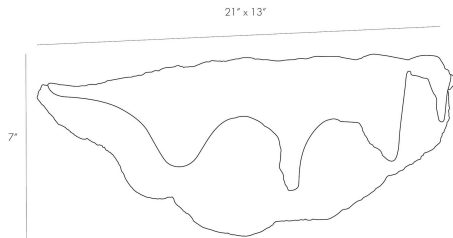

ARTERIOS

MAURICE CENTERPIECE

9538
Faux Burder Marble, Resin

The likeness in this mammoth coastal centerpiece is uncanny. Think of it as a sculptural trompe l'oeil, a work of magic that tricks the senses into its manmade wonder. To the touch, rich textures recall what would've been hundreds of years of sculpting in the making; to the eye, a hand-painted marbled finish replicates aging so convincing, you may think it was plucked directly from the waters. But don't be fooled, this piece is a replica—leave the real thing in its underwater habitat.

APPEARANCE

Materials	Resin, Resin
Finishes	Faux Burder Marble, Faux Burder Marble
Finish Will Vary	Yes
Top Coat/Sealant	Yes

DIMENSIONS

Overall	W: 21 in x D: 13 in x H: 7 in
---------	-------------------------------