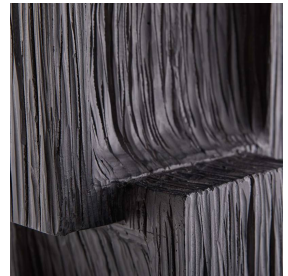

ROLLINS FLOOR SCULPTURE

9311
Ebony
H: 55 IN
W: 12 IN
D: 10 IN

This chain link totem is sure to command any space. The vertical Rollins floor sculpture is rendered in stacks of ebonized resin and imparts a worldly vibe to any space.