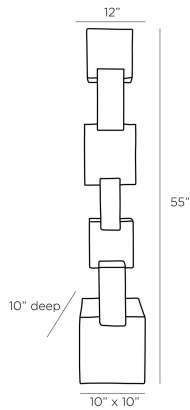

# ARTERIO RS

## ROLLINS FLOOR SCULPTURE

9311  
Ebony, Resin

This chain link totem is sure to command any space. The vertical Rollins floor sculpture is rendered in stacks of ebonized resin and imparts a worldly vibe to any space.

### DIMENSIONS

Overall	W: 12 in x D: 10 in x H: 55 in
Foot Print	W: 10 in x D: 10 in

### SHIPPING

Shipping Requirements	Truck Ship
Product Weight	46.5 lbs
Gross Weight 1	65.0 lbs
Shipping Box 1	W: 61.0 in x D: 14.63 in x H: 16.13 in