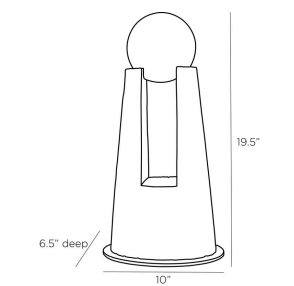

PERTH SCULPTURE

9302
 Ebony
 H: 19.5 IN
 W: 10 IN
 D: 6.5 IN

Arresting with its strong, graphic lines, the totemic Perth sculpture is created with ebony resin pillars etched to resemble wood, and an elliptical smoke crystal orb that suspends above and sits loosely in its pedestal. A flat, bronze steel base supports the mixed-media object. A highlight to any room, this sculpture is true monument to style.