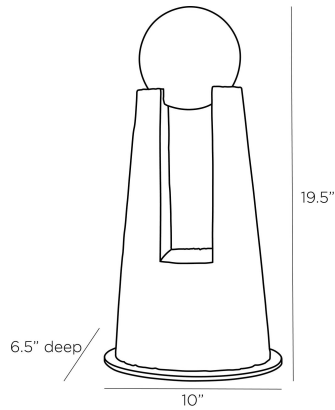

ARTERIO RS

PERTH SCULPTURE

9302
Ebony, Resin

Arresting with its strong, graphic lines, the totemic Perth sculpture is created with ebony resin pillars etched to resemble wood, and an elliptical smoke crystal orb that suspends above and sits loosely in its pedestal. A flat, bronze steel base supports the mixed-media object. A highlight to any room, this sculpture is true monument to style.

APPEARANCE

Materials	Resin, Resin, Crystal, Steel
Finishes	Ebony, Ebony, Smoke, Bronze
Finish Will Vary	No
Top Coat/Sealant	No

DIMENSIONS

Overall	W: 10 in x D: 6.5 in x H: 19.5 in
Foot Print	W: 10 in x D: 6.5 in

SHIPPING

Product Weight	13.0 lbs
Gross Weight 1	17.0 lbs
Shipping Box 1	W: 18.13 in x D: 9.5 in x H: 13.38 in

CONTRACT

Contract Suitability	Contract Suitable As Is
----------------------	-------------------------