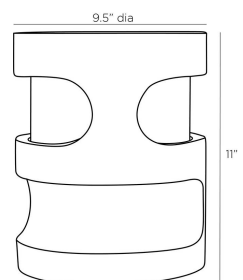

RENTON HURRICANE

9254
 Graphite
 H: 11 IN
 Dia: 9.5 IN

This Cubist-style hurricane is rendered with cutout relief that imparts a floating effect on the clear glass candle sleeve inside. The sculptural Renton hurricane is carved from graphite ricestone composite and designed with a solid base, making it usable as a hurricane or a vase. Ricestone will vary.