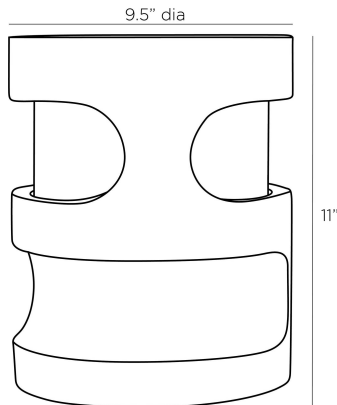

ARTERIO RS

RENTON HURRICANE

9254
Graphite, Ricestone

This Cubist-style hurricane is rendered with cutout relief that imparts a floating effect on the clear glass candle sleeve inside. The sculptural Renton hurricane is carved from graphite ricestone composite and designed with a solid base, making it usable as a hurricane or a vase. Ricestone will vary.

APPEARANCE

Materials	Ricestone, Ricestone, Glass
Finishes	Graphite, Graphite, Clear
Finish Will Vary	Yes
Top Coat/Sealant	No

DIMENSIONS

Overall	Dia: 9.5 in x H: 11 in
Foot Print	Dia: 9.5 in
Opening	Dia: 7.5 in

SHIPPING

Product Weight	22.5 lbs
Gross Weight 1	30.0 lbs
Shipping Box 1	W: 19.0 in x D: 14.0 in x H: 14.0 in

CONTRACT

Contract Suitability	Contract Suitable As Is
----------------------	-------------------------

REPLACEMENT PARTS

9254GLS